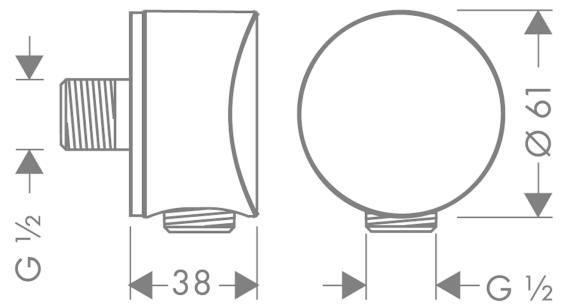

**FixFit**

**Wall outlet S with non-return valve**

Surfaces: **Chrome** Article Number: **27456000**

**Description**

**product features**

- metal connection angle
- non-return valve

**Product image**

**Scale drawing**

**FixFit**

**Wall outlet S with non-return valve**

Surfaces: **Chrome** Article Number: **27456000**

**Exploded Drawing**

Year of production: >04/06

**FixFit**

**Wall outlet S with non-return valve**

Surfaces: **Chrome** Article Number: **27456000**