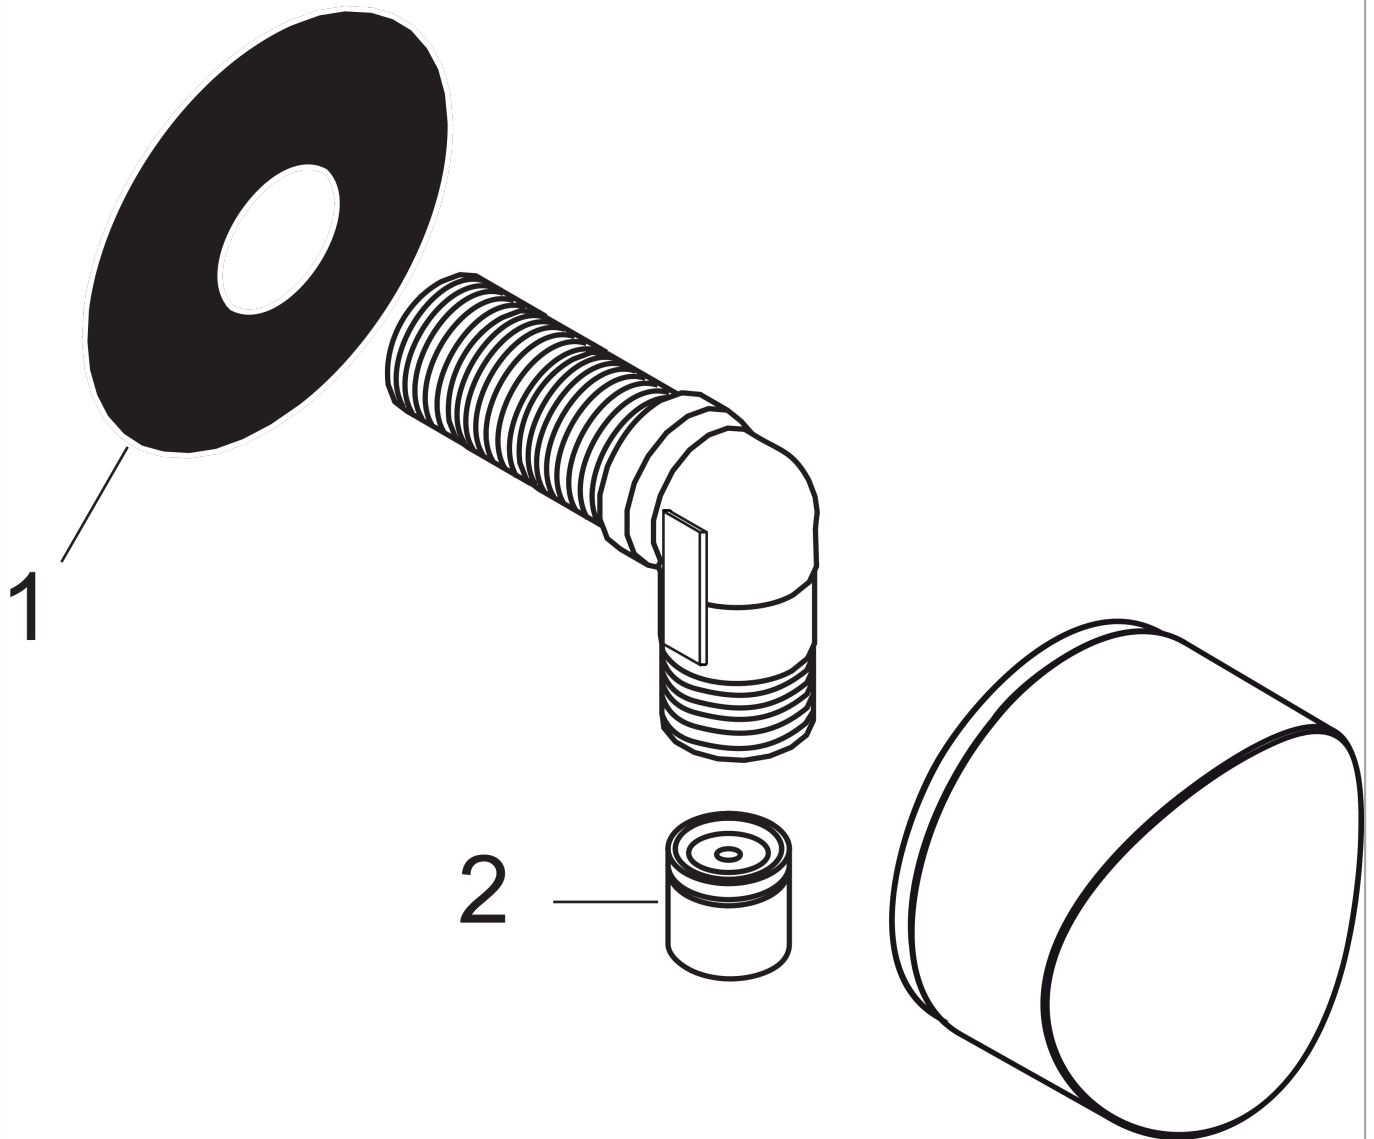

**FixFit**

**Wall outlet S with non-return valve**

Surfaces: **Chrome** Article Number: **27456000**

**Description**

**product features**

- metal connection angle
- non-return valve

**Product image**

**Scale drawing**

**FixFit**

**Wall outlet S with non-return valve**

Surfaces: **Chrome** Article Number: **27456000**

**Exploded Drawing**

Year of production: >04/06

**FixFit**

**Wall outlet S with non-return valve**

Surfaces: **Chrome** Article Number: **27456000**

**Spare part list**

Year of production: >**04/06**

<b>Pos.</b>	<b>Description</b>	<b>Article Number</b>	<b>Price</b>	<b>PU</b>
1	support element	98557000	-	1
2	set of non return valves DW 15	94074000	-	1